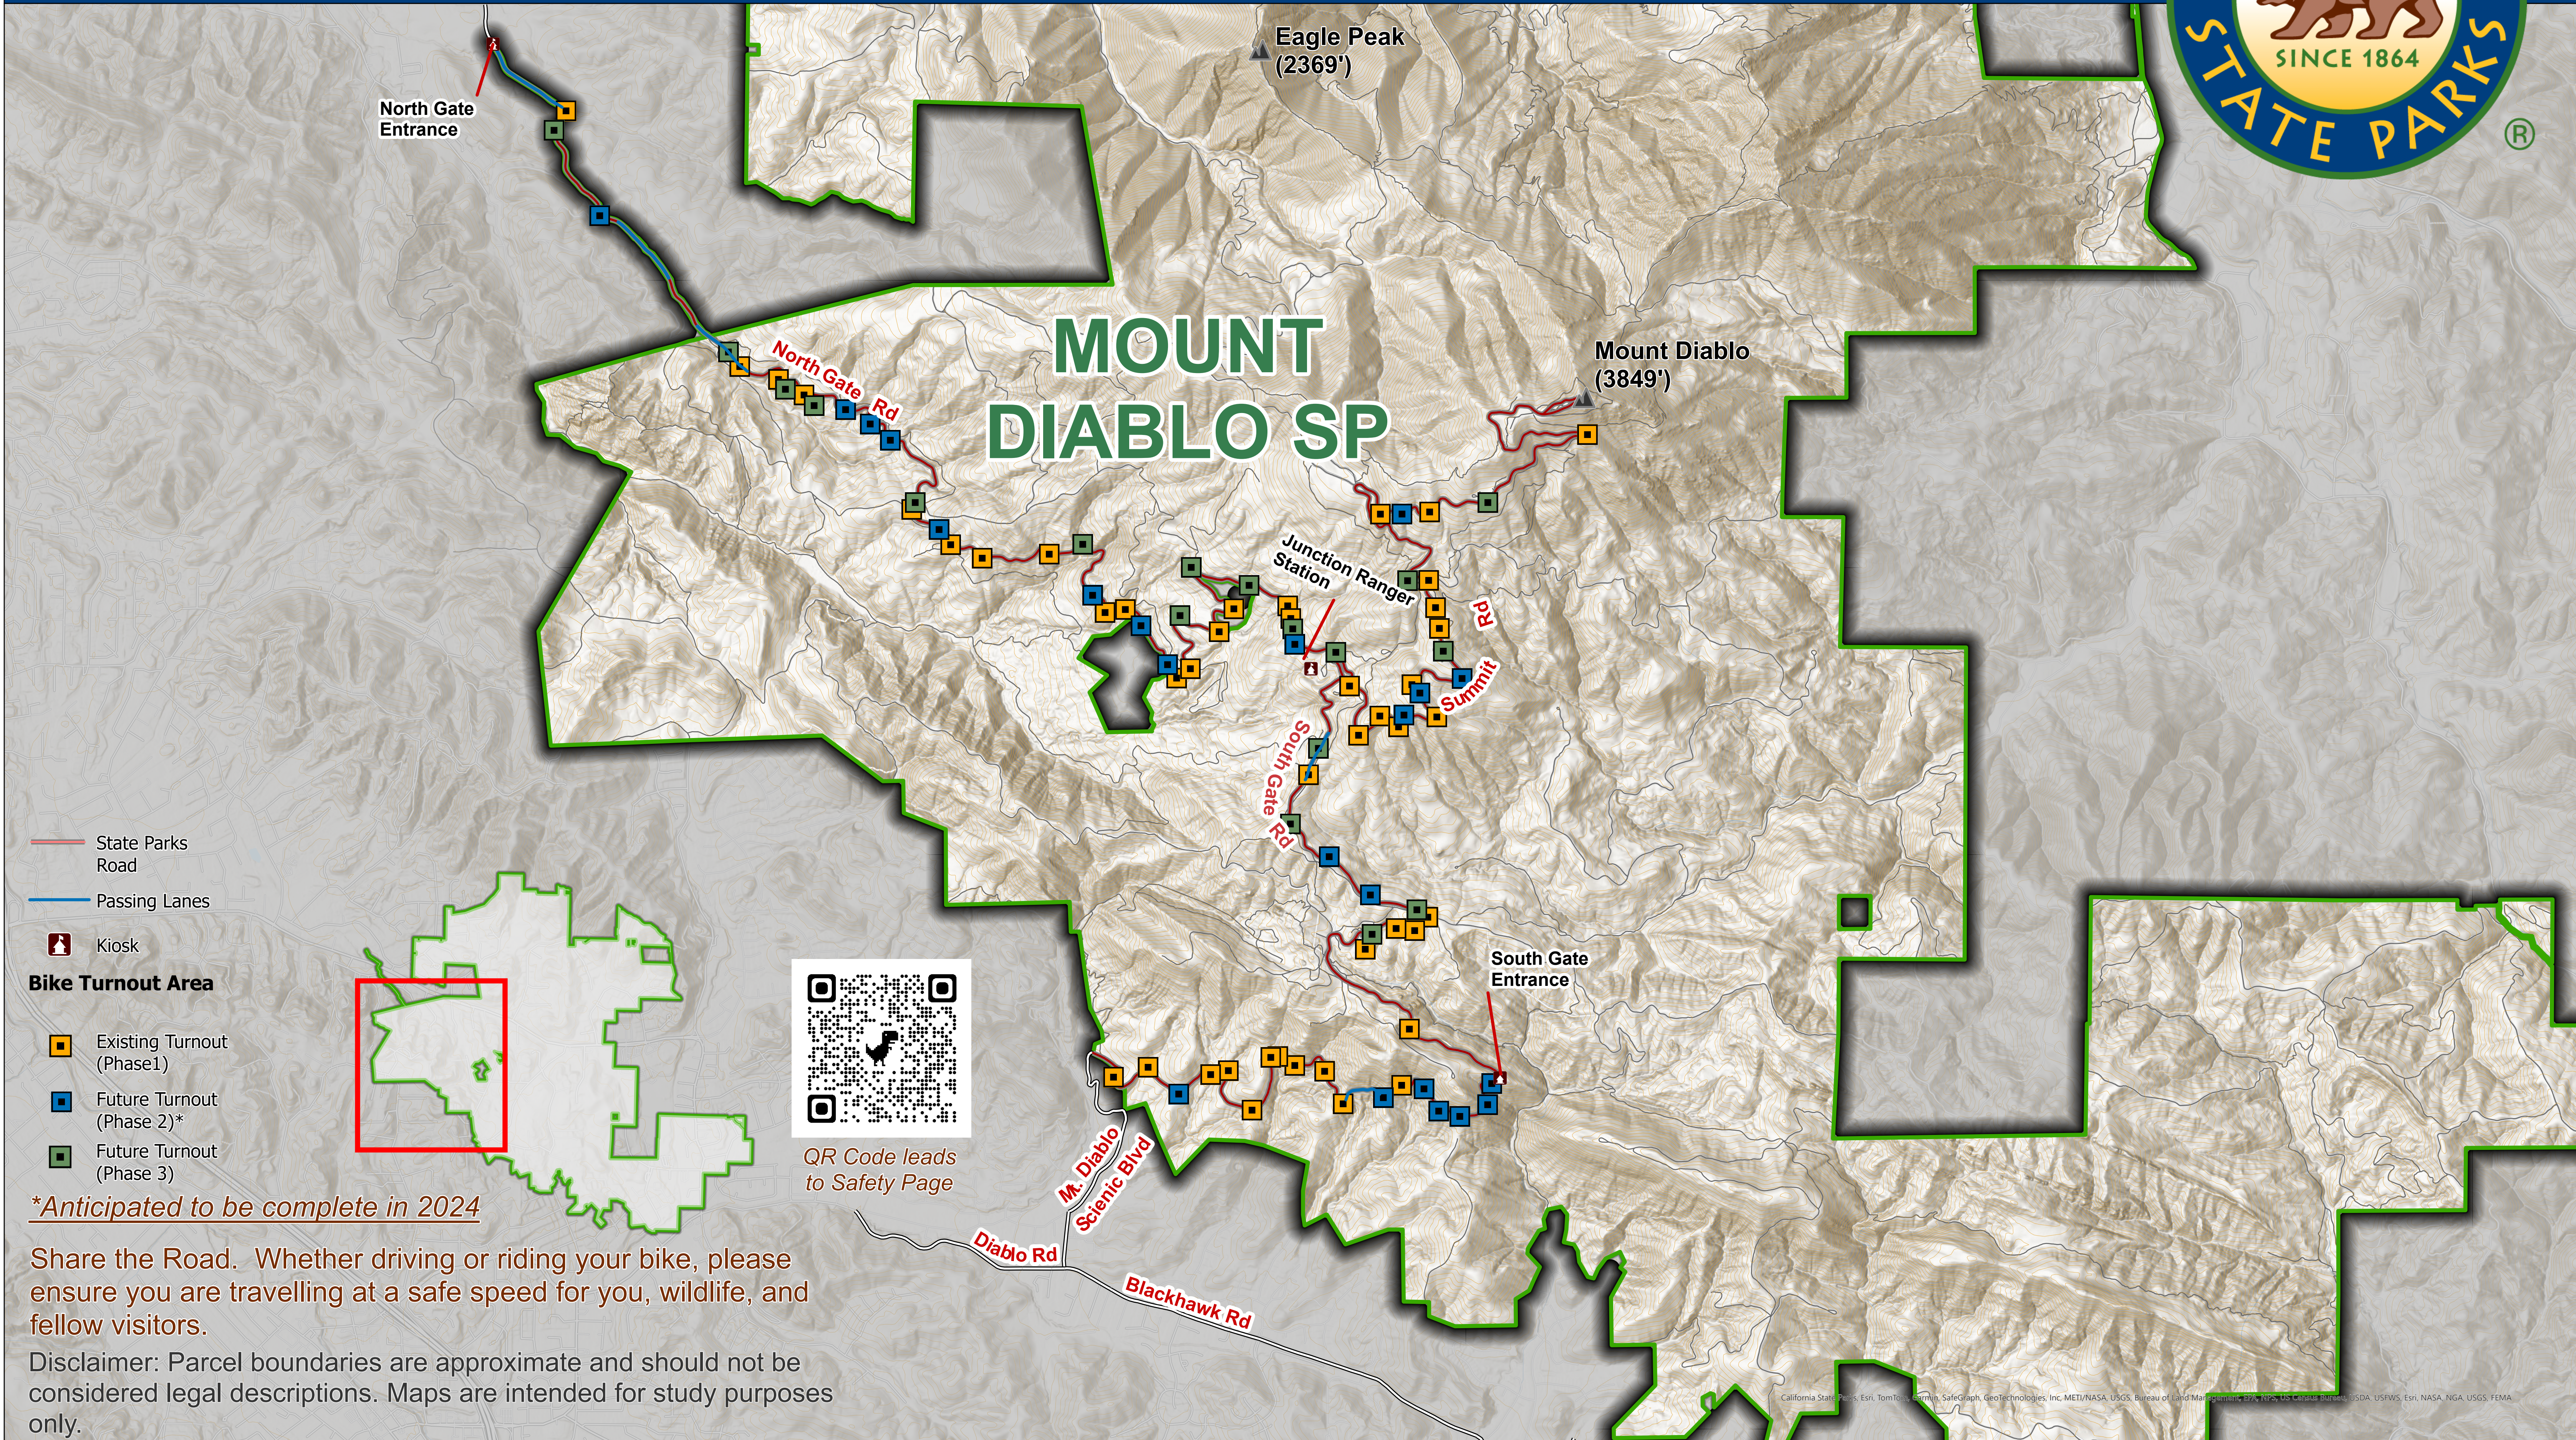

Mount Diablo State Park Existing and Future Bike Turnout Map

**Anticipated to be complete in 2024*

Share the Road. Whether driving or riding your bike, please ensure you are travelling at a safe speed for you, wildlife, and fellow visitors.

Disclaimer: Parcel boundaries are approximate and should not be considered legal descriptions. Maps are intended for study purposes only.